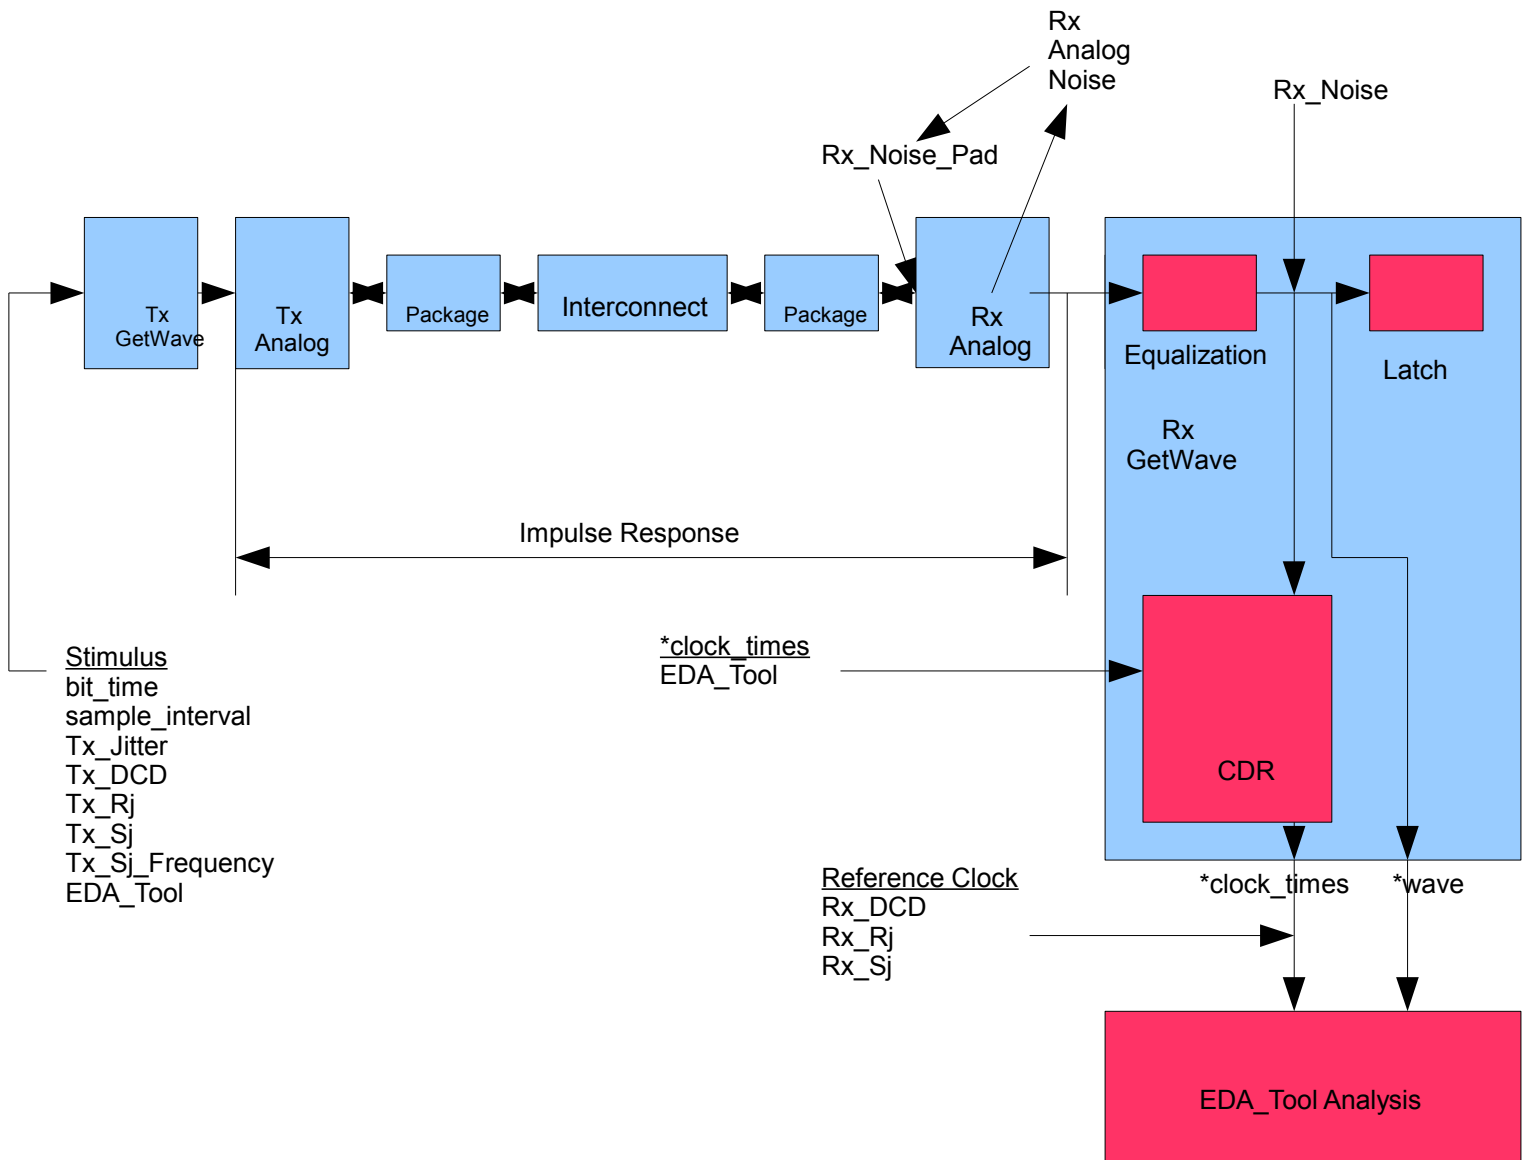

Time Domain GetWave Flow

Statistic Init Flow